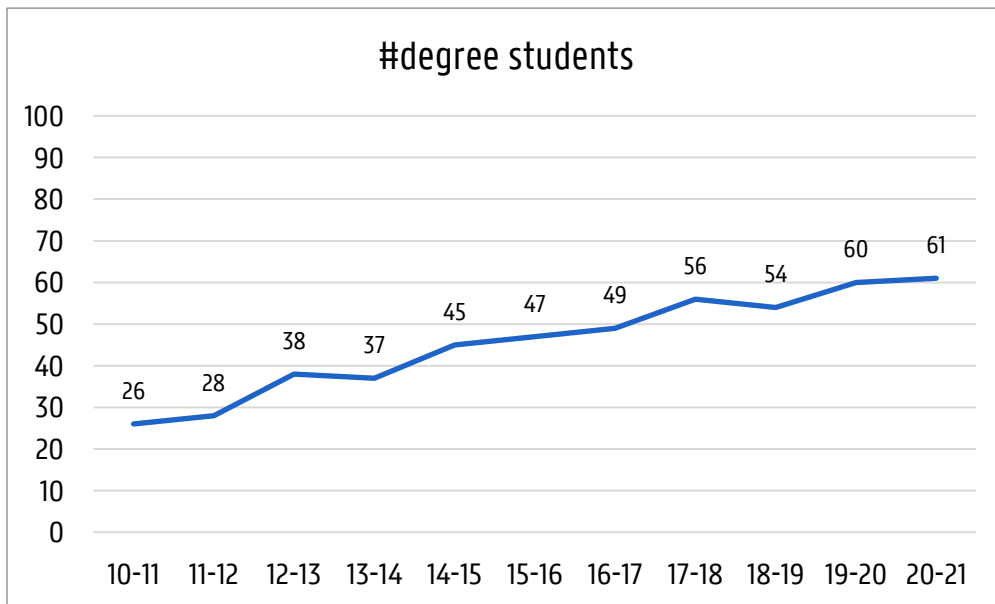

Infosheet on collaboration with Indonesia (April 2022)

Education

DEGREE STUDENTS 2010/11-2020/21

STUDENTS PER TYPE AND FACULTY 2021/22

Faculty	Total	MSc	PhD	Other
Totals	64	23	40	2
Sciences	9	3	6	0
Medicine and Health Sciences	1	0	1	0
Engineering and Architecture	9	2	7	0
Economics and Business Administration	8	1	6	1
Veterinary Medicine	2	0	2	0
Psychology and Educational Sciences	4	3	1	0
Bioscience Engineering	30	13	17	0
Political and Social Sciences	1	1	0	1