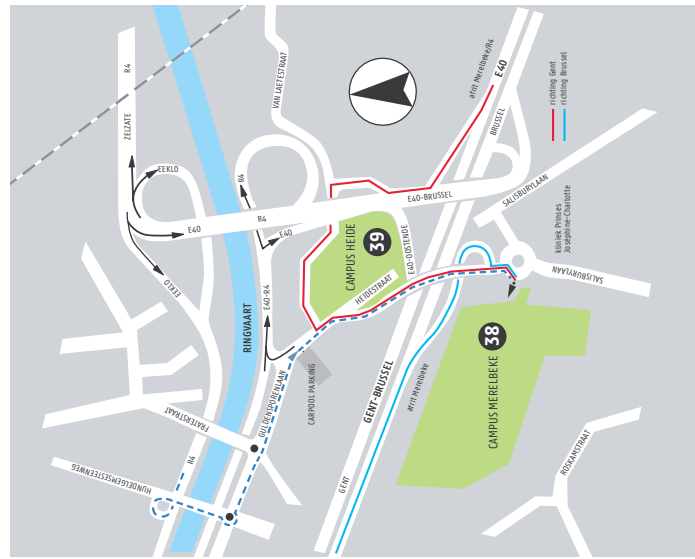

GHENT

**CAMPUSES GHENT**

- 1 Het Pand
- 2 Campus Aula (Aula) \*\*
- 3 Campus Ufo (Rectoraat, Ufo, De Brug) \*
- 4 Campus Boekentoren (University Library) \*\*
- 5 Campus Tweekerken (Thermal)
- 6 Campus Rommelaere
- 7 Campus Mercator \*
- 8 Campus Dunant (GUSB) \*
- 9 Campus Coupure \* \*\*
- 10 Campus Ledeganck (Botanical Garden) \*\*
- 11 Campus Schoonmeersen \*
- 12 Campus Sterre (UGent second hand shop) \*
- 13 Campus UZ Gent \*\*
- 14 Campus Heymans \*
- 15 Campus Proeftuin
- 16 Tech Lane Ghent Science Park - Campus A \*\*
- 38 Campus Merelbeke \*
- 39 Campus Heide

**RESTAURANTS AND CAFETERIAS**

- \* Campus with resto
- \*\* Campus with cafeteria
- 17 Resto Sint-Jansvest
- 18 Resto Kantienberg
- 19 HoGent Resto De Wijnaert
- 20 HoGent Resto Bijloke
- 21 HoGent Resto Vesalius

MERELBEKE

**UNIVERSITY HALLS OF RESIDENCE**

- 22 Homes Groningen, Uppsala, Göttingen, Canterbury
- 23 Homes Fabiola, Vermeylen, Heymans
- 24 Home Astrid
- 25 Home Bertha De Vriese
- 26 Home Boudewijn

**PUBLIC AND CITY SERVICES**