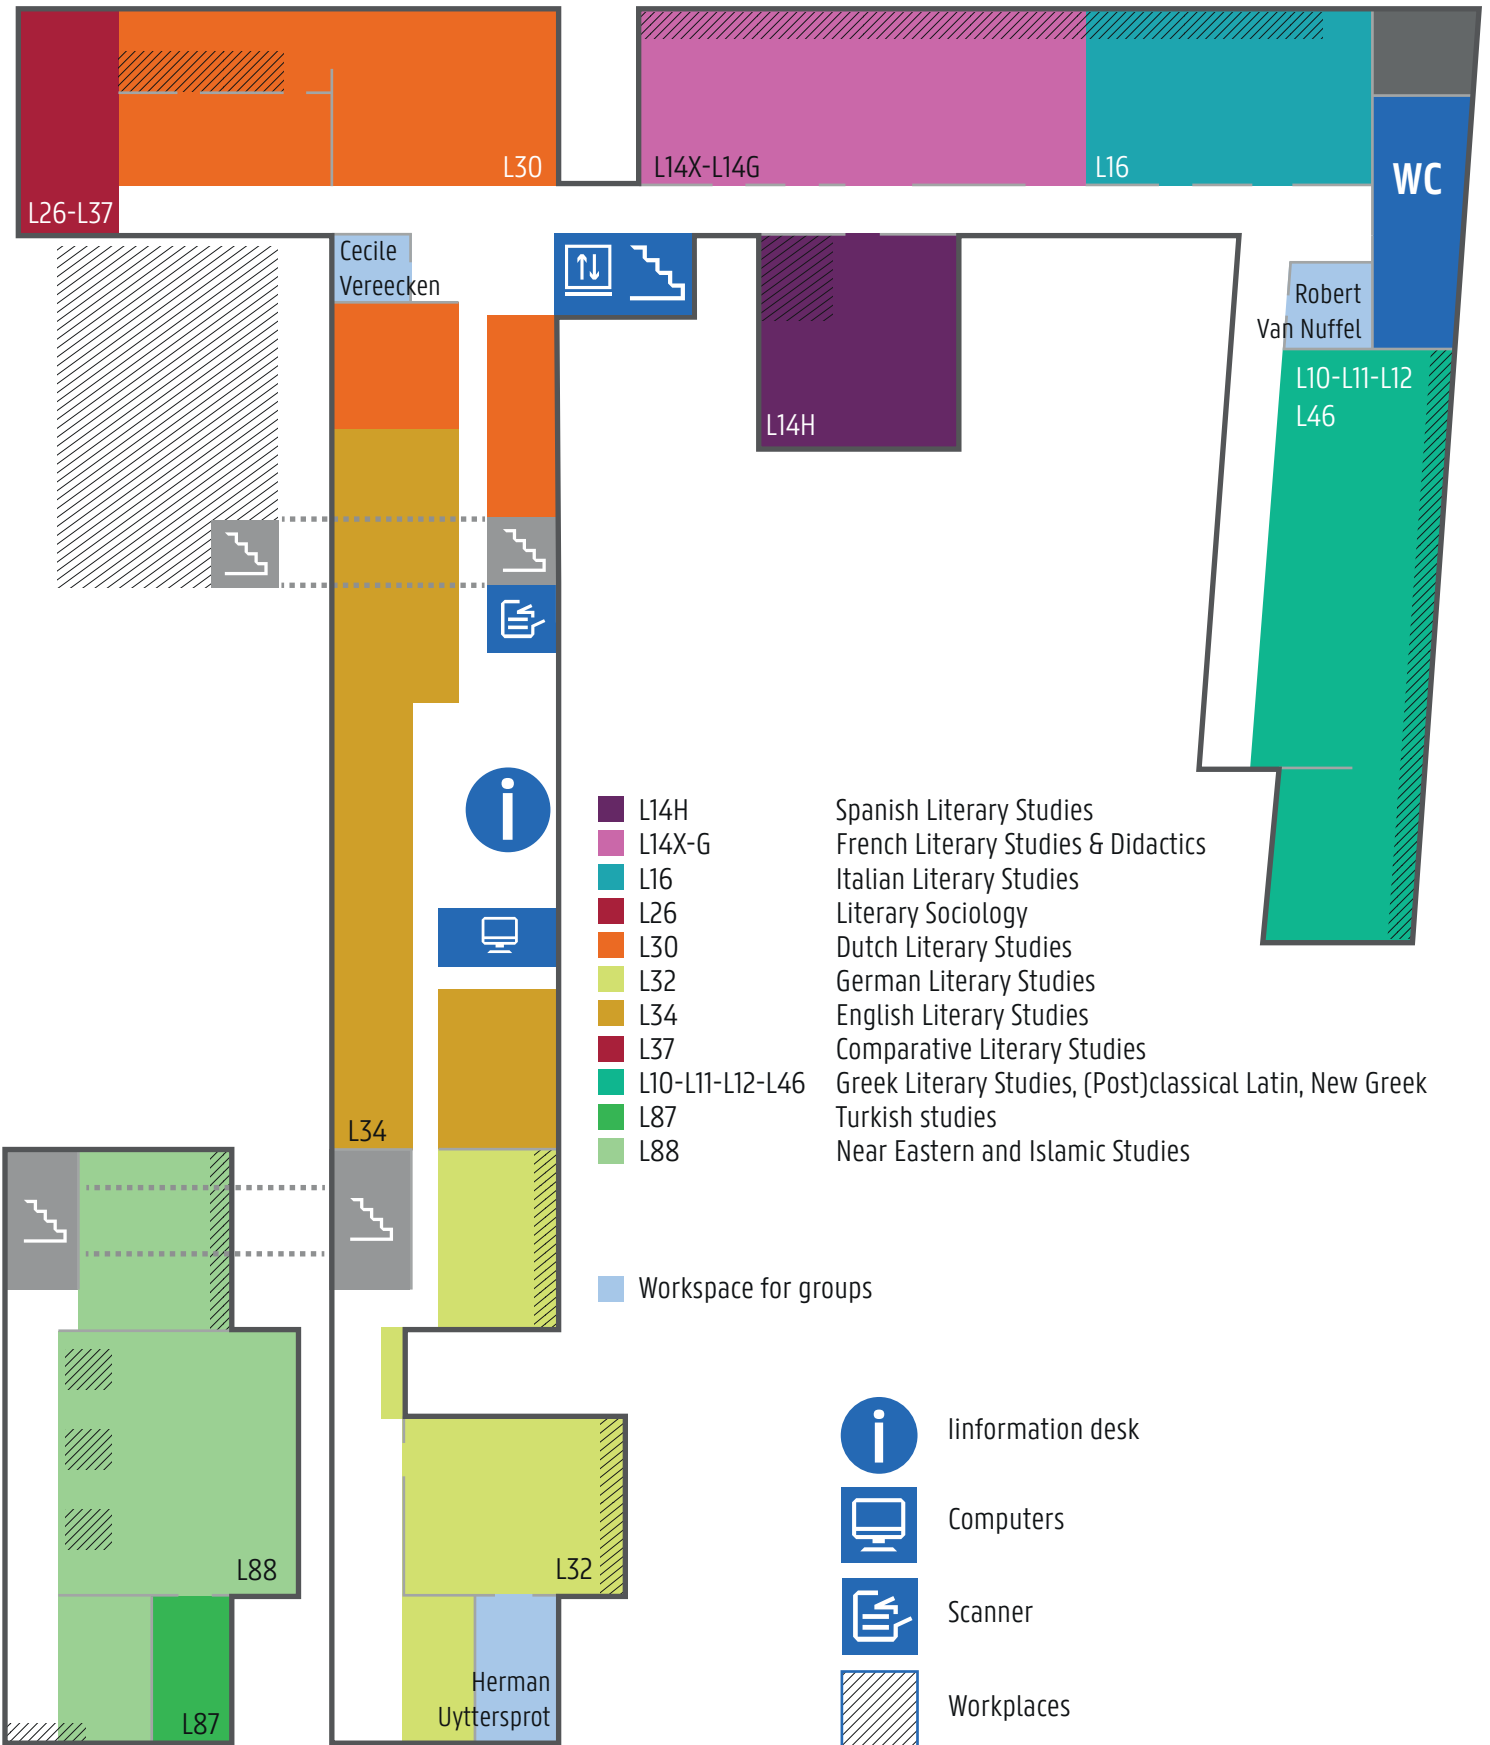

FACULTY LIBRARY OF ARTS AND PHILOSOPHY

LOVELING WING - GROUND FLOOR

Course reserves & acquisitions

Journals

Workspace for groups

Loan desk

Workplaces

Computers

Lockers

FACULTY LIBRARY OF ARTS AND PHILOSOPHY

LOVELING WING - 1st FLOOR

FACULTY LIBRARY OF ARTS AND PHILOSOPHY

LOVELING WING - 2nd FLOOR

FACULTY LIBRARY OF ARTS AND PHILOSOPHY MAGNEL WING - GROUND FLOOR

FACULTY LIBRARY OF ARTS AND PHILOSOPHY
MAGNEL WING - 2nd FLOOR