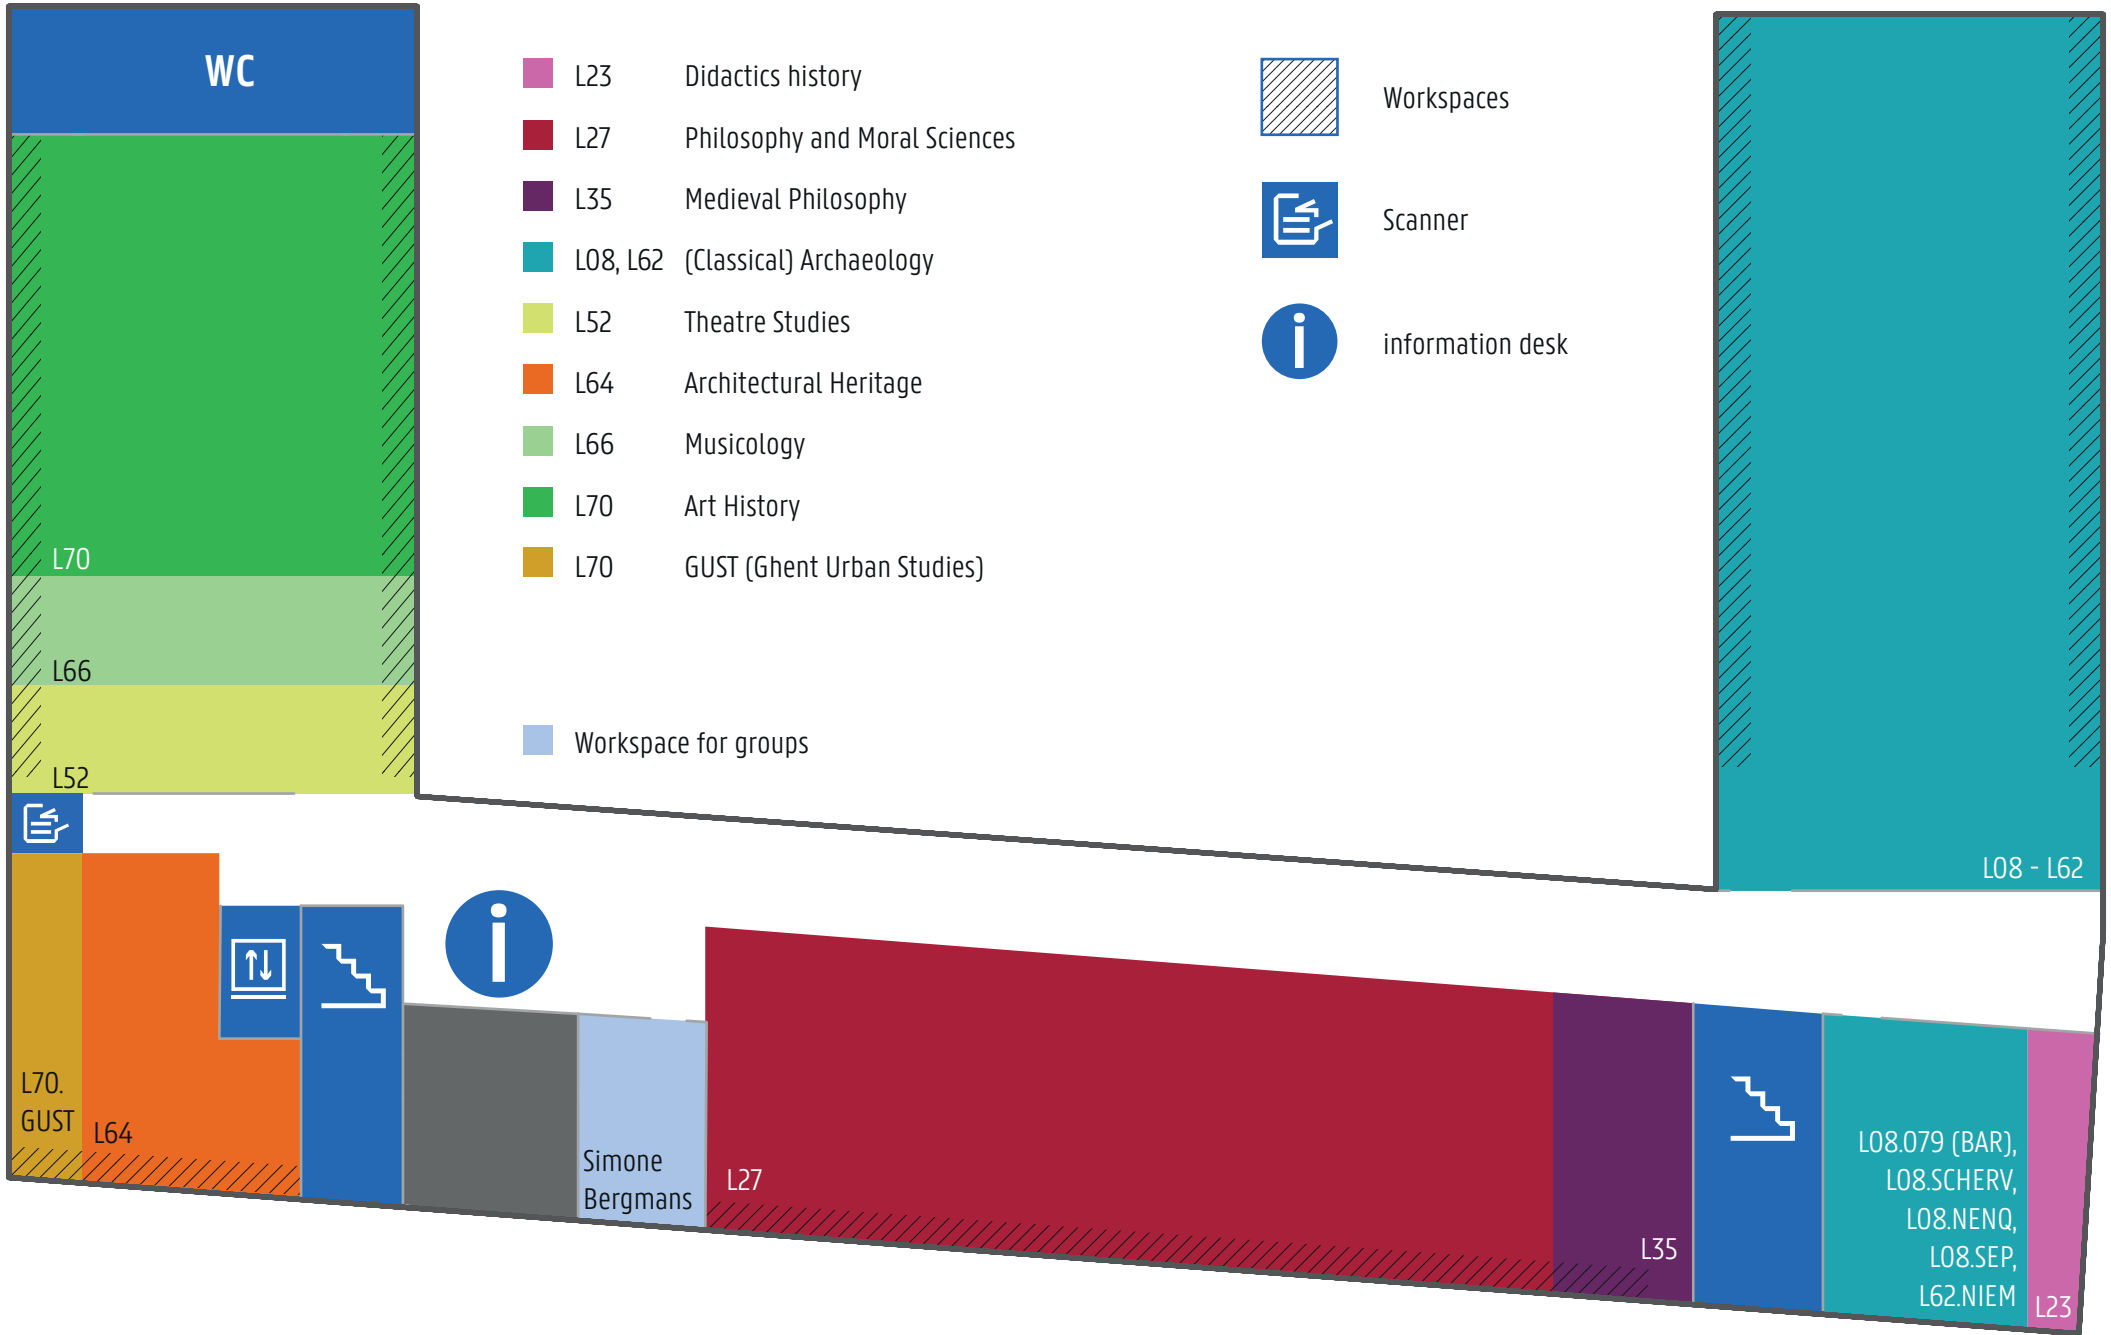

FACULTY LIBRARY OF ARTS AND PHILOSOPHY

LOVELING WING - GROUND FLOOR

Course reserves & acquisitions

Journals

Workspace for groups

Loan desk

Workplaces

Computers

Lockers

FACULTY LIBRARY OF ARTS AND PHILOSOPHY

LOVELING WING - 1st FLOOR

FACULTY LIBRARY OF ARTS AND PHILOSOPHY

LOVELING WING - 2nd FLOOR

FACULTY LIBRARY OF ARTS AND PHILOSOPHY MAGNEL WING - GROUND FLOOR

FACULTY LIBRARY OF ARTS AND PHILOSOPHY
MAGNEL WING - 2nd FLOOR