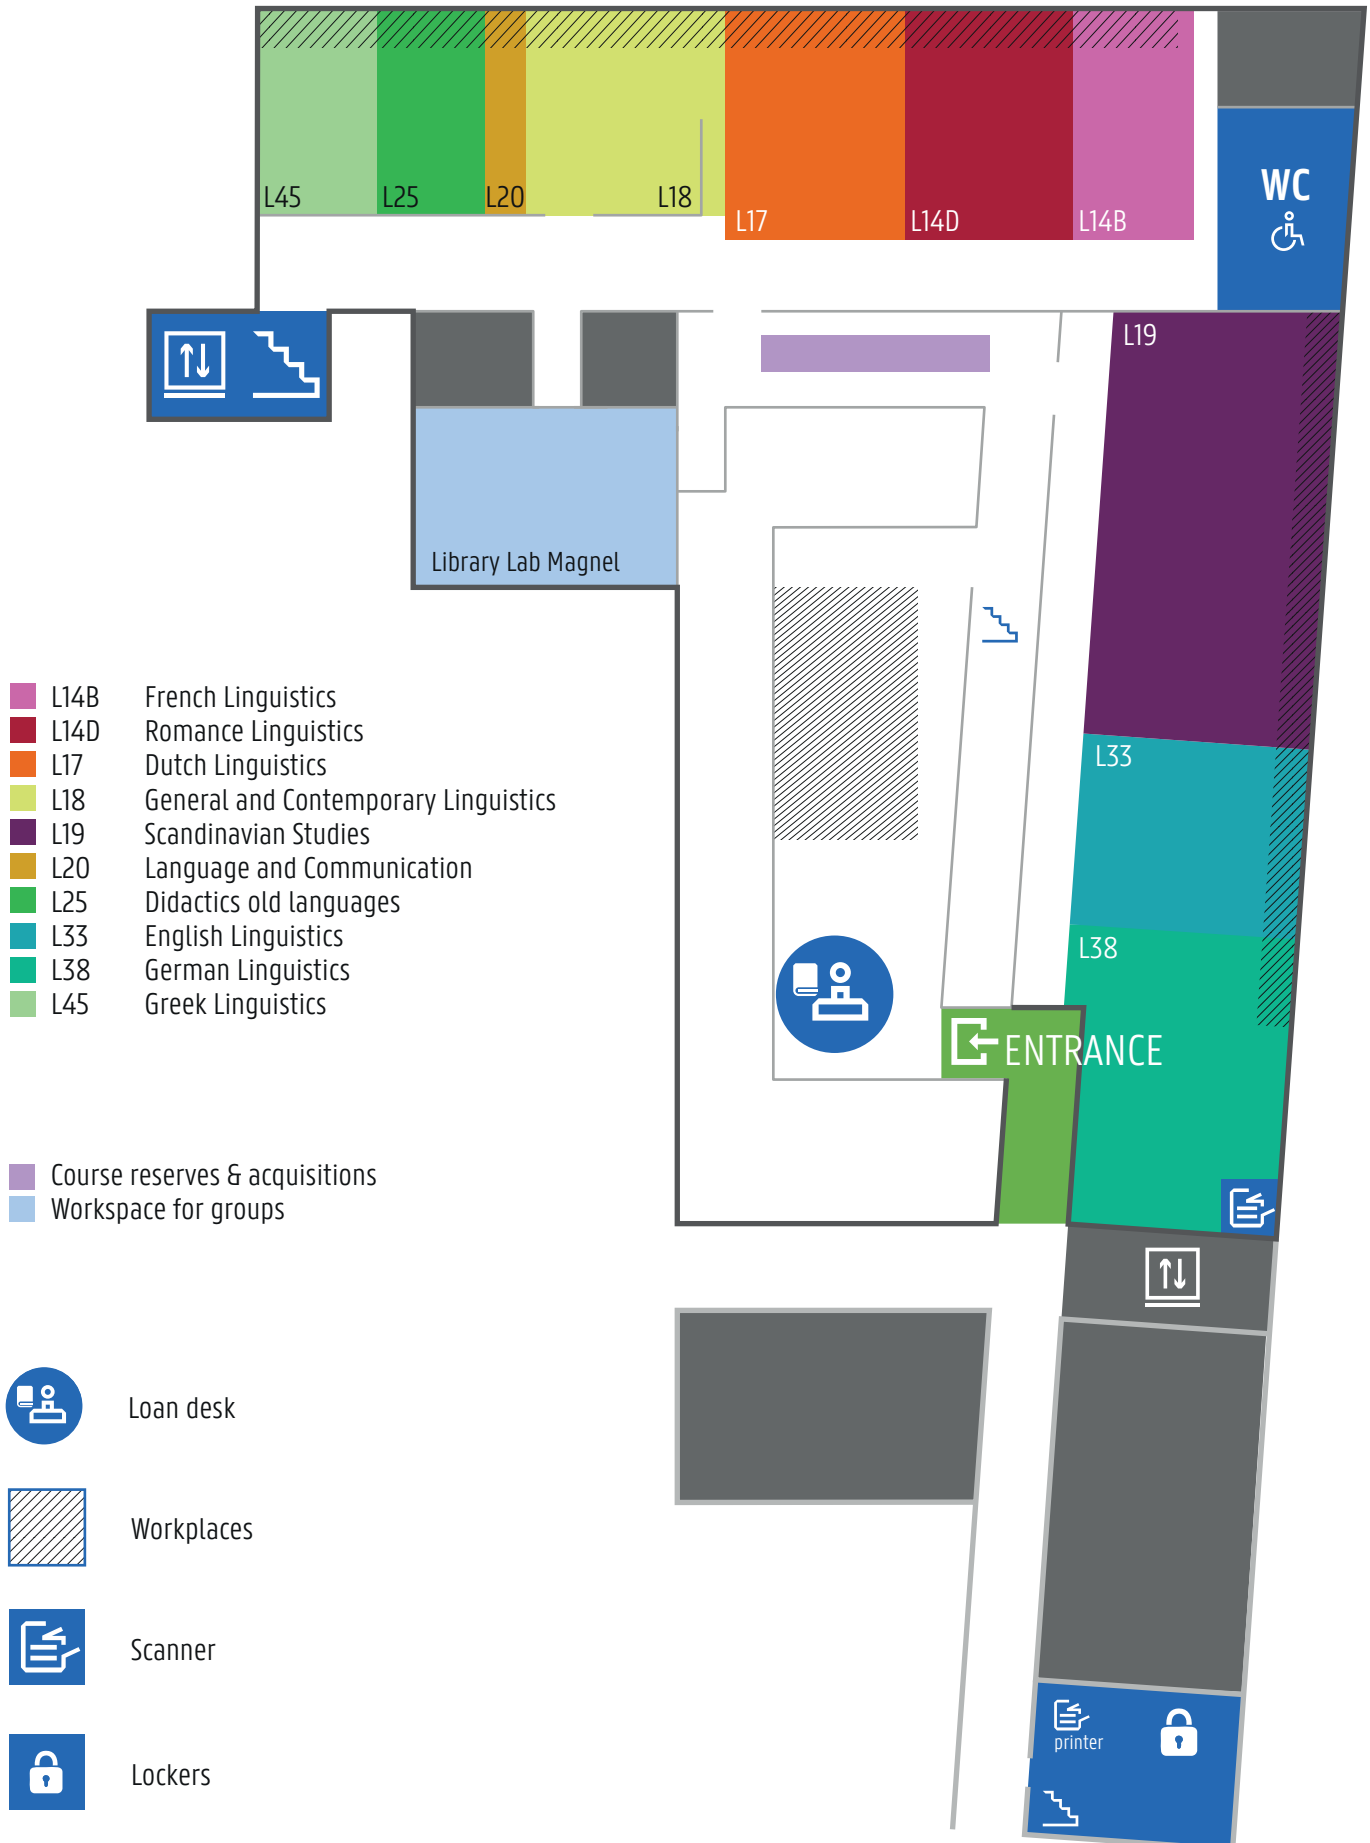

FACULTY LIBRARY OF ARTS AND PHILOSOPHY

LOVELING WING - GROUND FLOOR

Course reserves & acquisitions

Journals

Workspace for groups

Loan desk

Workplaces

Computers

Lockers

FACULTY LIBRARY OF ARTS AND PHILOSOPHY

LOVELING WING - 1st FLOOR

FACULTY LIBRARY OF ARTS AND PHILOSOPHY

LOVELING WING - 2nd FLOOR

FACULTY LIBRARY OF ARTS AND PHILOSOPHY MAGNEL WING - GROUND FLOOR

FACULTY LIBRARY OF ARTS AND PHILOSOPHY
MAGNEL WING - 2nd FLOOR