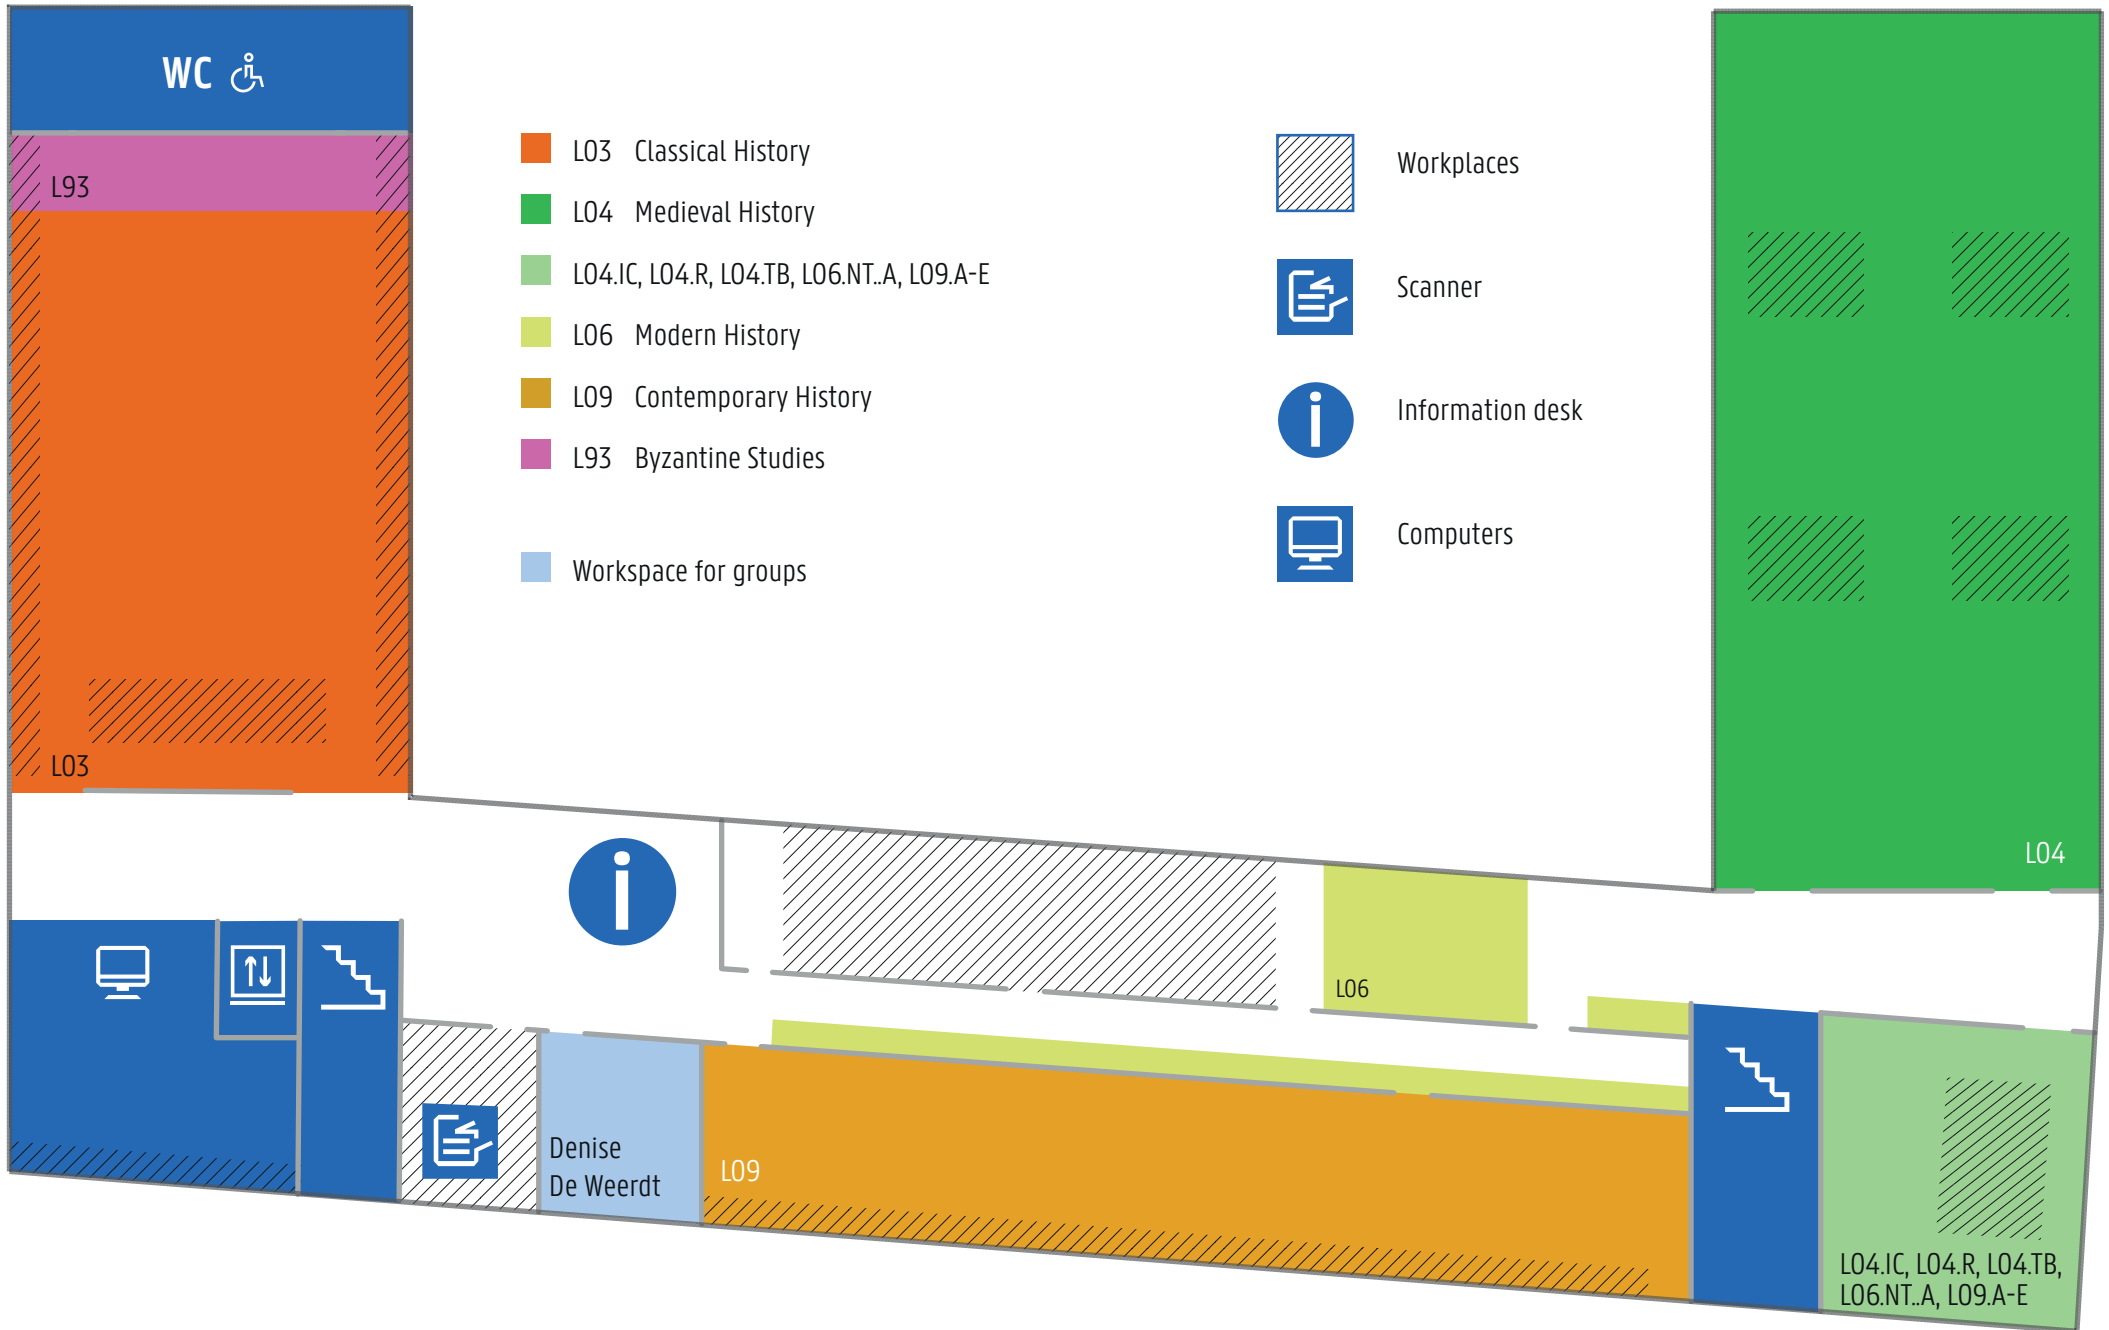

FACULTY LIBRARY OF ARTS AND PHILOSOPHY

LOVELING WING - GROUND FLOOR

Course reserves & acquisitions

Journals

Workspace for groups

Loan desk

Workplaces

Computers

Lockers

FACULTY LIBRARY OF ARTS AND PHILOSOPHY

LOVELING WING - 1st FLOOR

FACULTY LIBRARY OF ARTS AND PHILOSOPHY

LOVELING WING - 2nd FLOOR

FACULTY LIBRARY OF ARTS AND PHILOSOPHY MAGNEL WING - GROUND FLOOR

FACULTY LIBRARY OF ARTS AND PHILOSOPHY
MAGNEL WING - 2nd FLOOR